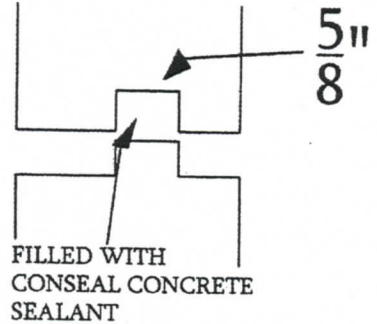

1-1-2017

TWIN VALLEY MEMORIAL PARK

483 ATHENA DRIVE, DELMONT PA 15626

WWW.atTWINVALLEY.COM (724) 468-5184

STANDARD VAULT

$895.00

BOTH VAULTS BUILT USING:

*EMULSION TAR COATING INSIDE AND OUT

*HEAVY DUTY REINFORCEMENT RODS

*HIGH STRENGTH CONCRETE

*REINFORCED WITH WELDED WIRE MESH

DOMINION VAULT

$945.00