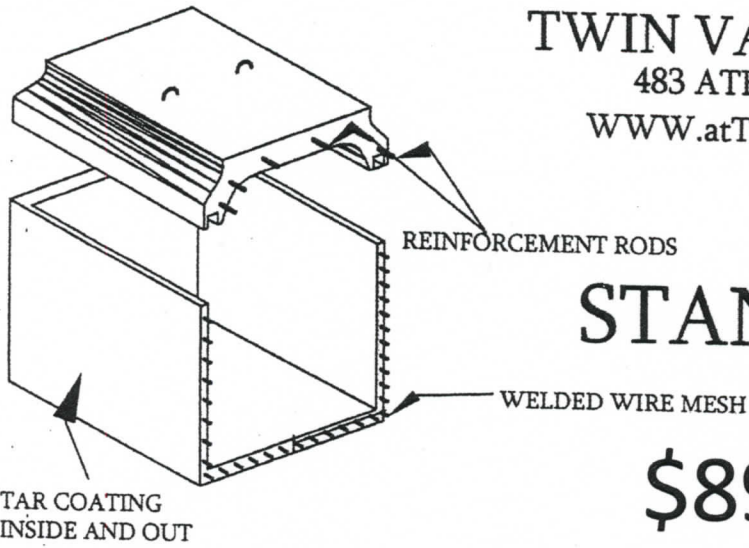

1-1-2017

TWIN VALLEY MEMORIAL PARK

483 ATHENA DRIVE, DELMONT PA 15626

WWW.atTWINVALLEY.COM (724) 468-5184

STANDARD VAULT

$895.00