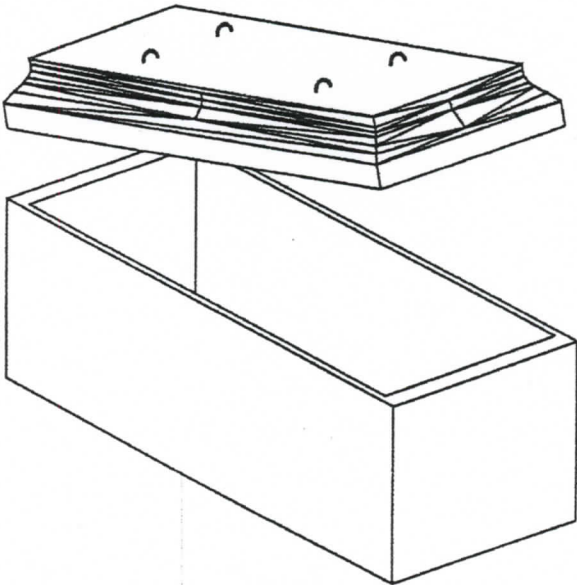

1-1-2017

TWIN VALLEY MEMORIAL PARK

483 ATHENA DRIVE, DELMONT PA 15626

WWW.atTWINVALLEY.COM (724) 468-5184

STANDARD VAULT

\$895.00

BOTH VAULTS BUILT USING:

*EMULSION TAR COATING INSIDE AND OUT

*HEAVY DUTY REINFORCEMENT RODS

*HIGH STRENGTH CONCRETE

*REINFORCED WITH WELDED WIRE MESH

DOMINION VAULT

\$945.00