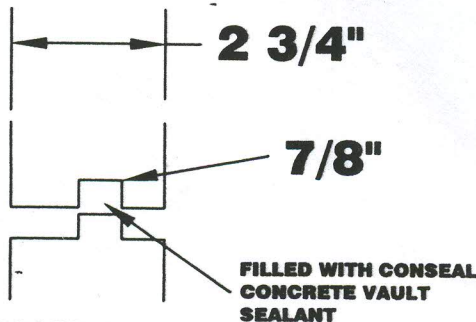

DOMINION VAULT

- EMULSION TAR COATING INSIDE AND OUT
- *HEAVY DUTY REINFORCEMENT RODS
- *HIGH STRENGTH CONCRETE
- *REINFORCED WITH WELDED WIRE

$795.00