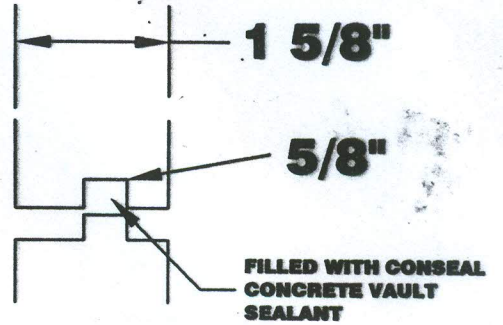

01-01-11

TWIN VALLEY MEMORIAL PARK
483 ATHENA DRIVE, DELMONT PA 15626

PHONE: (724)468-5184

WWW.ATWINVALLEY.COM

STANDARD VAULT

\$750.00

- * EMULSION TAR COATING INSIDE AND OUT
- *HEAVY DUTY REINFORCEMENT RODS
- *HIGH STRENGTH CONCRETE
- *REINFORCED WITH WELDED WIRE

DOMINION VAULT

- * EMULSION TAR COATING INSIDE AND OUT
- *HEAVY DUTY REINFORCEMENT RODS
- *HIGH STRENGTH CONCRETE
- *REINFORCED WITH WELDED WIRE

\$795.00