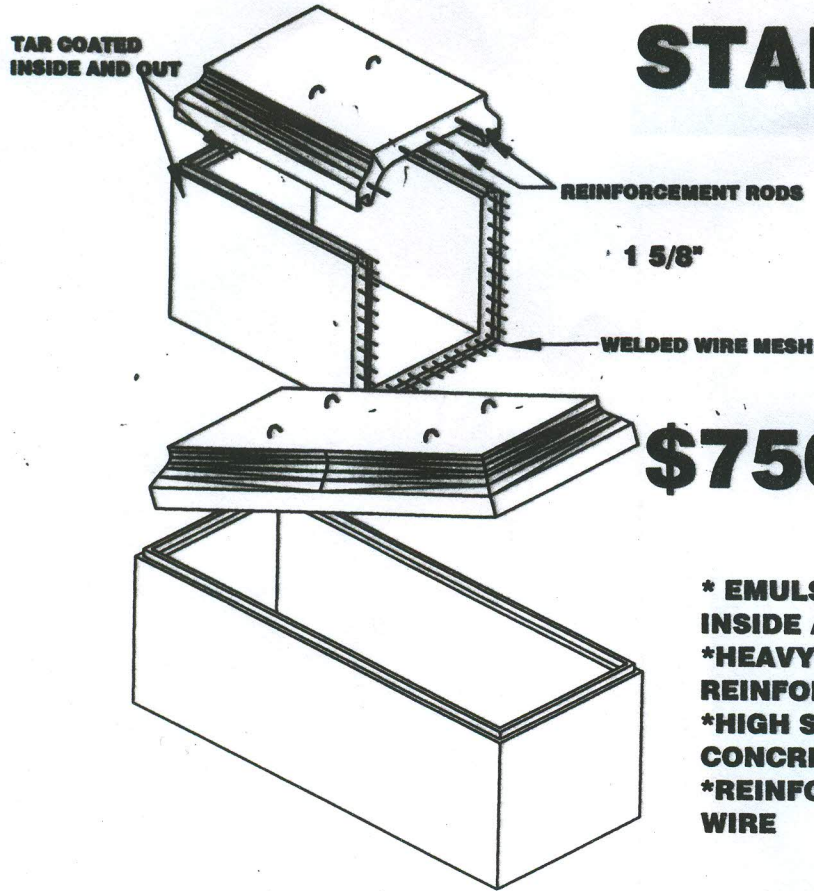

01-01-11

TWIN VALLEY MEMORIAL PARK
483 ATHENA DRIVE, DELMONT PA 15626

PHONE: (724)468-5184

WWW.ATWINVALLEY.COM

STANDARD VAULT

\$750.00

- * EMULSION TAR COATING INSIDE AND OUT
- *HEAVY DUTY REINFORCEMENT RODS
- *HIGH STRENGTH CONCRETE
- *REINFORCED WITH WELDED WIRE

DOMINION VAULT

- * EMULSION TAR COATING INSIDE AND OUT
- *HEAVY DUTY REINFORCEMENT RODS
- *HIGH STRENGTH CONCRETE
- *REINFORCED WITH WELDED WIRE

\$795.00