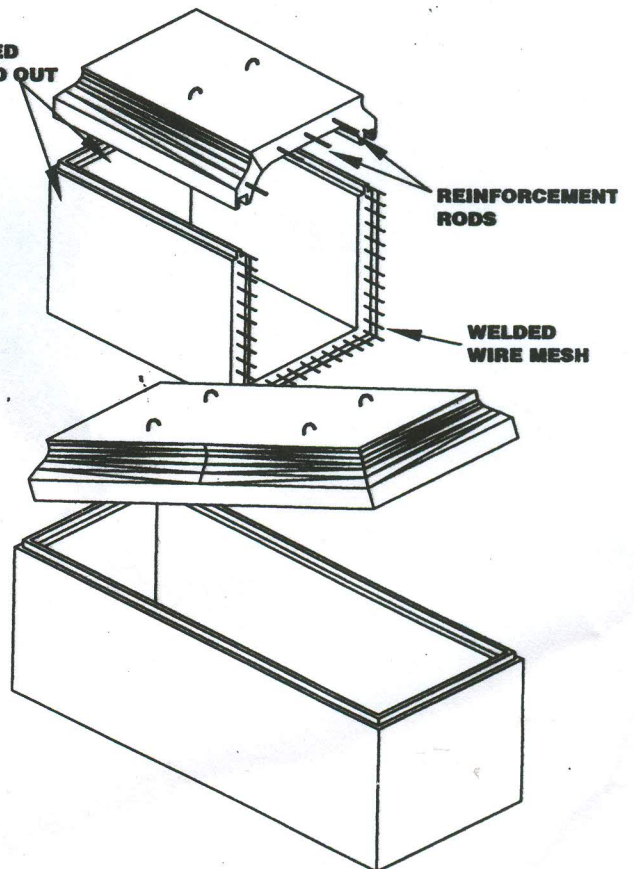

01-01-11

TWIN VALLEY MEMORIAL PARK
483 ATHENA DRIVE, DELMONT PA 15626

PHONE: (724)468-5184

WWW.ATWINVALLEY.COM

STANDARD VAULT

\$750.00

- * EMULSION TAR COATING INSIDE AND OUT
- *HEAVY DUTY REINFORCEMENT RODS
- *HIGH STRENGTH CONCRETE
- *REINFORCED WITH WELDED WIRE

DOMINION VAULT

- * EMULSION TAR COATING INSIDE AND OUT
- *HEAVY DUTY REINFORCEMENT RODS
- *HIGH STRENGTH CONCRETE
- *REINFORCED WITH WELDED WIRE

\$795.00